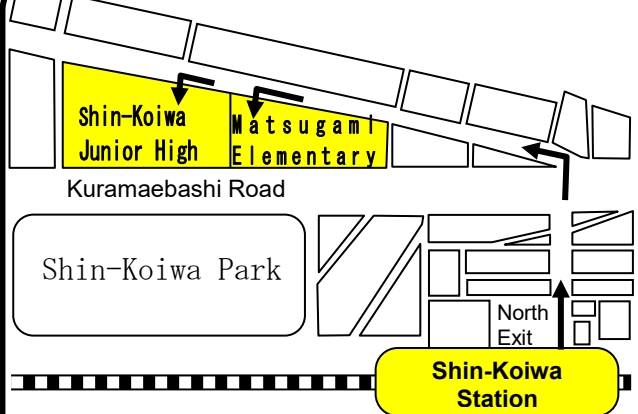

Shin-Koiwa Matsugami Elementary School
Shin-Koiwa Junior High School

Matsugami Elementary school
Address :2-1-1 Nishishinkoiwa / Phone : 03-3692-8431
Shin-Koiwa Junior High School
Address : 2-1-2 Nishishinkoiwa / Phone :03-3695-2541

Katsushika City General Education Center (Japanese Step-up Class)

Address : 2-12-1 Kamakura, Katsushika City, Tokyo 125-0053 / Phone : 03-5668-7601