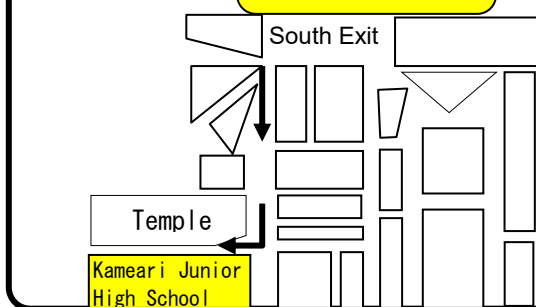

**Keisei Takasago Station**

Address: 2-12-1 Kamakura  
Phone : 080-6981-4935

Japanese Language Class Group

Kameari Junior High School

**Kameari Station**

Address: 1-23-1 Kameari  
Phone : 03-3690-4567

Nakanodai Elementary School