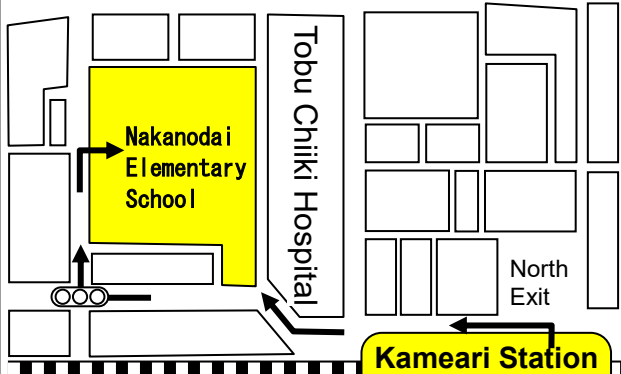

**Keisei Takasago Station**

Address: 2-12-1 Kamakura  
Phone : 080-6981-4935

Japanese Language Class Group

Kameari Junior High School

**Kameari Station**

Address: 1-23-1 Kameari  
Phone : 03-3690-4567

Nakanodai Elementary School